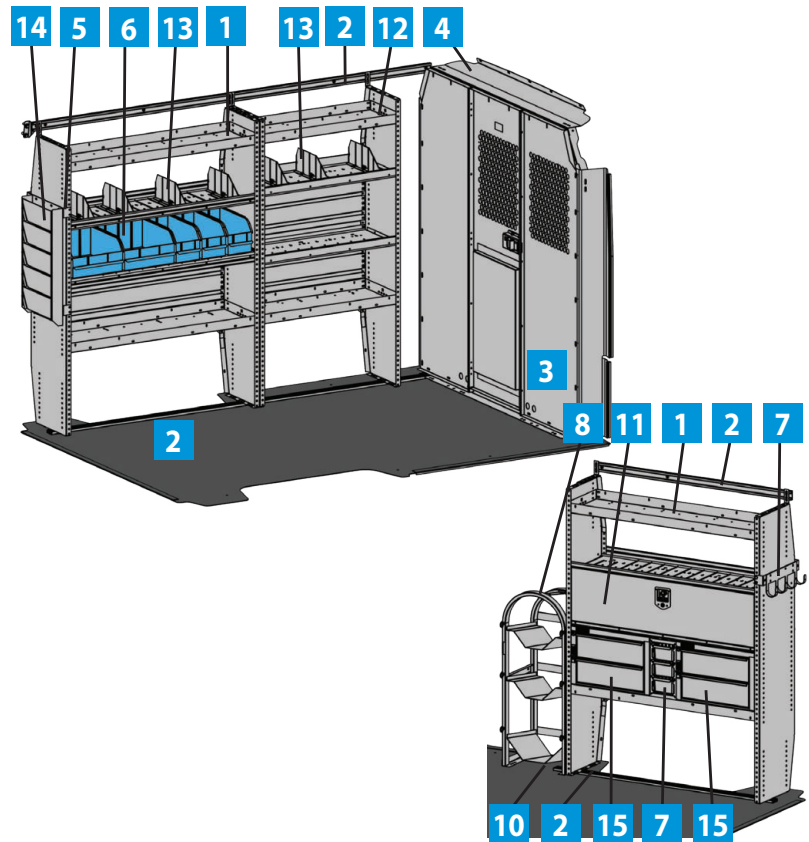

PROMASTER 118" WB

HVAC STARTER PACKAGE

5466

RAM PROMASTER 118" WB

ITEM	MODEL	DESCRIPTION	QTY
1	HAD4459	Hybrid 4-Shelf Unit	2
2	RKPMSWB	Mounting Rail Kit	1
3	S1M2HC2PM	Steel Partition Panel Kit w/ Visibility & Door Kit	1
4	WKC1PM	Steel Partition Mounting Kit	1
5	BRK14EPS	End Panel Mounting Bracket	2
6	BR36212	Bin Set for Adjustable Shelving	1
7	DC6	3-Drawer Unit	1
8	WTR230150	Welded Tank Rack	1
9	TA1WAD	4-Hook Bar w/ Adapter	1
10	RKAWTR	Welded Tank Rack Rail Adapter	1
11	DK4210	Door Kit w/ Open Back	1
12	HAD3259	Hybrid 4-Shelf Unit	1
13	DV14C8	14" Shelf Dividers	1
14	CB5	5-Slot Literature Rack	1
15	19	2-Drawer Unit w/ Lock	2