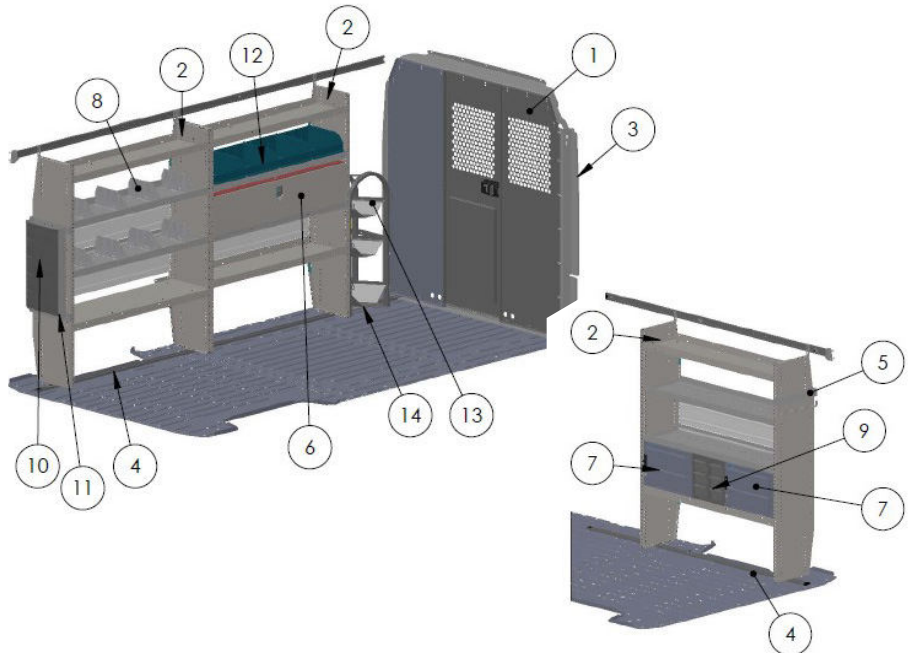

RAM PROMASTER 159" WB

ITEM	MODEL	DESCRIPTION	QTY
1	S1M2HC2PM	Steel Partition Panel Kit w/ Visibility & Door Kit	1
2	HAD5059	Hybrid 4-Shelf Unit	3
3	WKC1PM	Steel Partition Mounting Kit	1
4	RKPMLWB	Mounting Rail Kit	1
5	TA1WAD	4-Hook Bar w/ End Panel Adapter	2
6	DK4810	Door Kit	1
7	19	2-Drawer Unit w/ Lock	2
8	DV14C1	Shelf Divider	8
9	DC6	3-Drawer Unit	2
10	CB5	5-Slot Literature Rack	1
11	BRK14EPS	Accessory Mounting Bracket for End Panels	1
12	SBIN120614	Snap In Bin, 12"	4
13	WTR230150	Welded Tank Rack	1
14	RKAWTR	Welded Tank Rack Rail Adapter	1