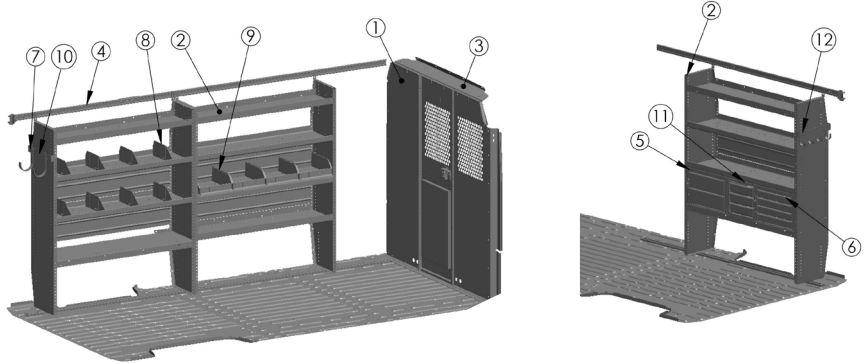

PROMASTER 159" WB

GENERAL SERVICE STARTER PACKAGE

5185

RAM PROMASTER 159" WB

ITEM	MODEL	DESCRIPTION	QTY
1	S1M2HC2PM	Steel Partition Panel Kit w/ Visibility & Door Kit	1
2	HAD5059	Hybrid 4-Shelf Unit	3
3	WKC1PM	Steel Partition Mounting Kit	1
4	RKPMLWB	Mounting Rail Kit	1
5	19	2-Drawer Unit w/ Lock	1
6	9	4-Drawer Unit w/ Lock	1
7	UH50	Utility Hook	2
8	DV14C1	Shelf Divider	8
9	SBIN120614	Snap In Bin	4
10	BRK14EPS	Accessory Mounting Bracket for End Panels	1
11	DC12	3-Drawer Unit	1
12	TA1WAD	4-Hook Bar w/ End Panel Adapter	1