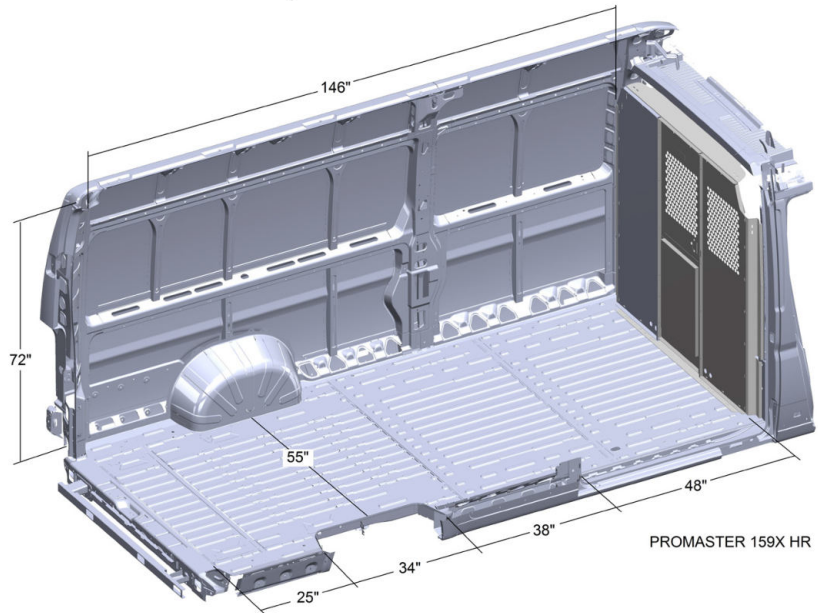

VAN DIMENSIONS

PROMASTER LOW & HIGH ROOF

ProMaster Low Roof 118"WB

ProMaster Low Roof 136"WB

ProMaster High Roof 136"WB

All illustrations, photos and specifications in this publication are based on the latest product information available at the time of content approval.

VAN DIMENSIONS

PROMASTER HIGH ROOF & PROMASTER CITY

ProMaster High Roof 159"WB

ProMaster High Roof 159"Ext. WB

ProMaster City

All illustrations, photos and specifications in this publication are based on the latest product information available at the time of content approval.