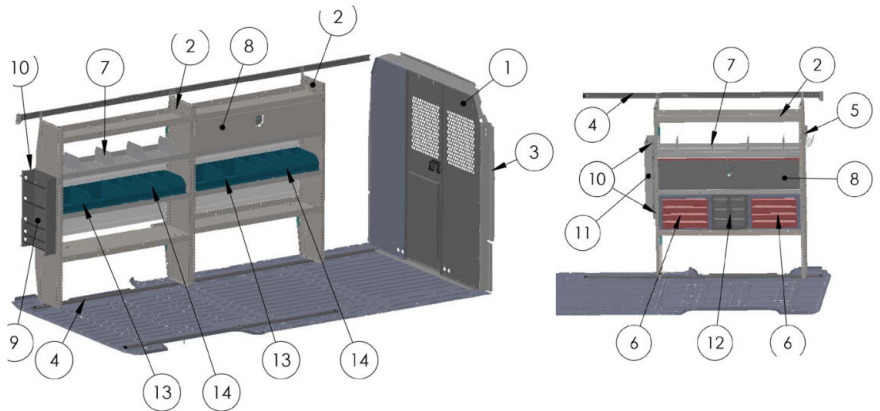

RAM PROMASTER 159" WB

ITEM	MODEL	DESCRIPTION	QTY
1	S1M2HC2PM	Steel Partition Panel Kit w/ Visibility & Door Kit	1
2	HAD5059	Hybrid 4-Shelf Unit	3
3	WKC1PM	Steel Partition Mounting Kit	1
4	RKPMLWB	Mounting Rail Kit	1
5	TA1WAD	4-Hook Bar w/ End Panel Adapter	1
6	9	4-Drawer Unit w/ Lock	2
7	DV14C8	Shelf Divider Kit	1
8	DK4810	Door Kit	2
9	WRH5	5-Bar Spool Holder	1
10	BRK145EPS	Accessory Mounting Bracket for End Panels	1
4	TA1WAD	4-Hook Bar w/ Adapter	1
11	CB5	5-Slot Literature Rack	1
12	DC6	3-Drawer Unit	2
13	SBIN120614	Snap In Bin	4
14	SBIN060614	Snap In Bin	8