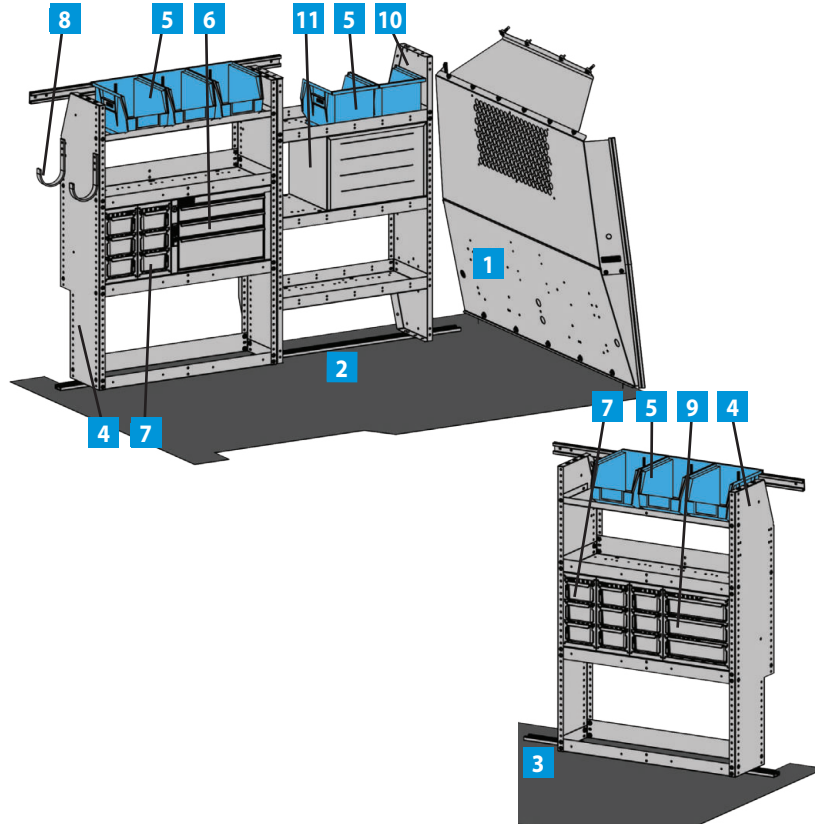

PROMASTER CITY

HD SERIES PLUMBING STARTER PACKAGE

5080PMC

ProMaster City

ITEM	MODEL	DESCRIPTION	QTY
1	P2PMCS15	Steel Partition w/ Visibility	1
2	RK72PMC	Mounting Rail Kit	1
3	RKPMC	Mounting Rail Kit	1
4	HD32TC	3-Shelf Unit	2
5	28	Parts Bin	8
6	919	3-Drawer Unit w/ Lock	1
7	DC6	3-Drawer Unit	5
8	UH50	Utility Hook	2
9	DC12	3-Drawer Unit	1
10	HD-28NV2	3-Shelf Unit	1
11	9	4-Drawer Unit w/ Lock	1