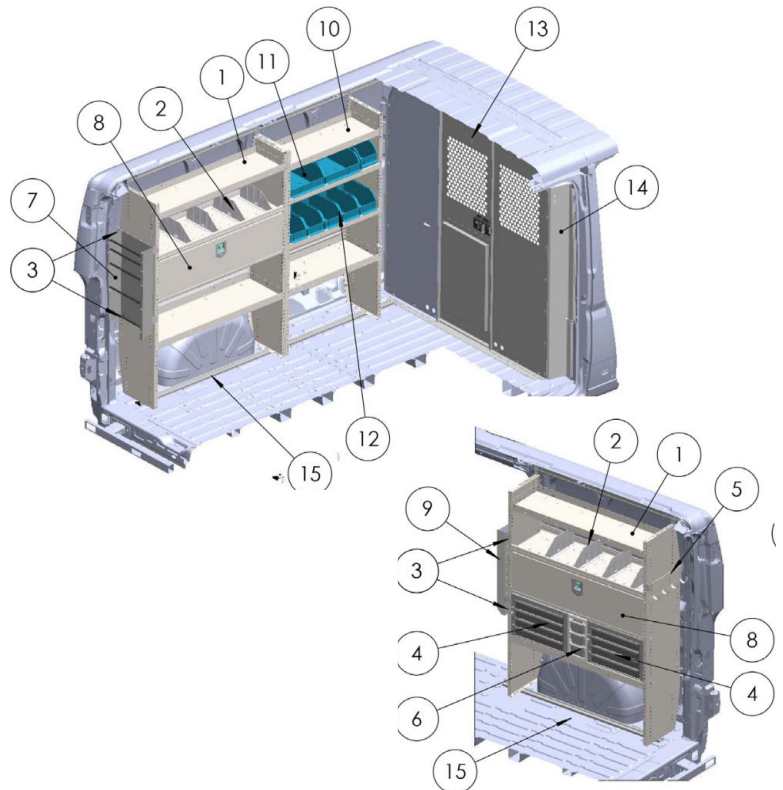

ELECTRICAL STARTER PACKAGE

5463

RAM PROMASTER 118" WB

ITEM	MODEL	DESCRIPTION	QTY
1	HAD4459	Hybrid 4-Shelf Unit	2
2	DV14C8	Shelf Divider Kit	1
3	BRK14EPS	Accessory Mounting Bracket for End Panels	1
4	WKC1PM	Steel Partition Mounting Kit	1
4	9	4-Drawer Unit w/ Lock	2
5	TA1WAD	4-Hook Bar w/ End Panel Adapter	1
6	DC6	3-Drawer Unit	1
7	WRH5	5-Bar Spool Holder	1
8	DK4210	Door Kit	2
9	CB5	5-Slot Literature Rack	1
10	HAD3259	Hybrid 4-Shelf Unit	1
11	SBIN120614	Snap In Bin	2
12	SBIN060614	Snap In Bin	6
13	S1M2HC2PM	Steel Partition Panel Kit w/ Visibility & Door Kit	1
14	WKC1PM	Partition Mounting Kit	1
15	RKPMSWB	Mounting Rail Kit	1