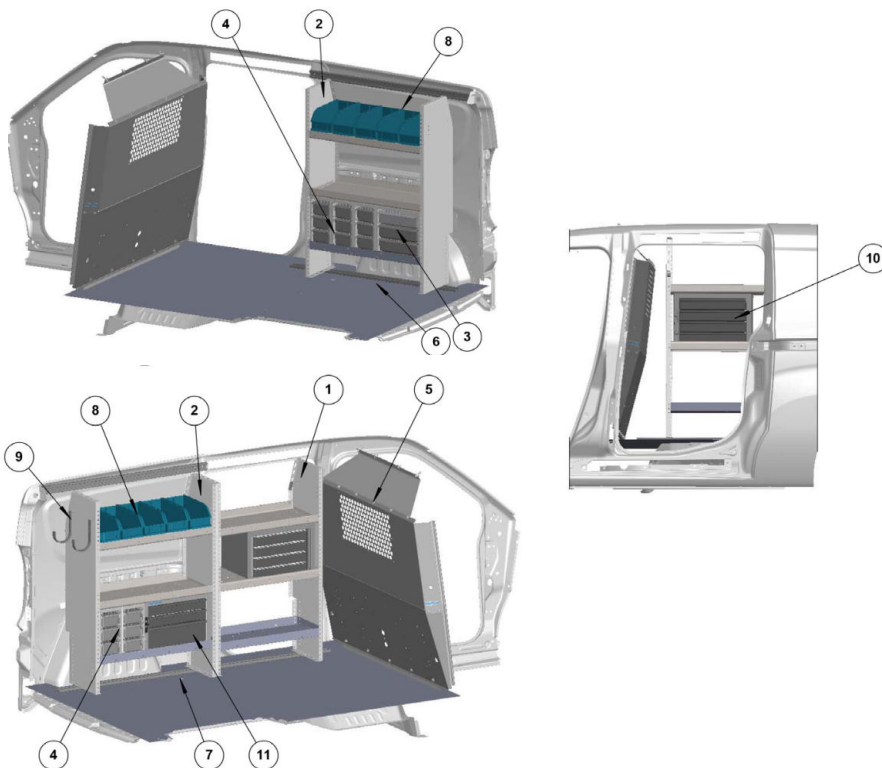

PROMASTER CITY

AD SERIES PLUMBING STARTER PACKAGE

5096PMC

ProMaster City

ITEM	MODEL	DESCRIPTION	QTY
1	AD28PMC	3-Shelf Unit	1
2	AD32PMC	3-Shelf Unit	2
3	DC12	3-Drawer Unit	1
4	DC6	3-Drawer Unit	5
5	P2PMCS15	Steel Partition w/ Visibility	1
6	RKPMC	Mounting Rail Kit	1
7	RK72PMC	Mounting Rail Kit	1
8	SBIN060614	Snap In Bin	10
9	UH50	Utility Hook	2
10	9	4-Drawer Unit w/ Lock	1
11	919	3-Drawer Unit w/ Lock	1