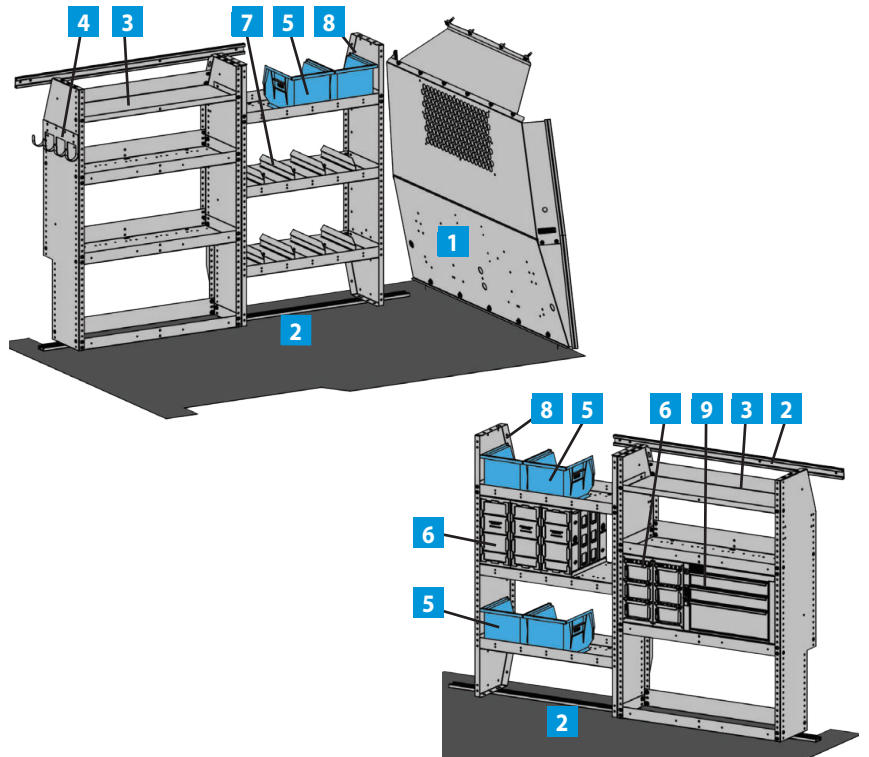

Item:	Description:	Part Number:	Qty:
7	Folding Shelf Kit, 20 x 72	FSFK2072 *	2
8	Folding Shelf Kit, 20 x 48	FSFK2048 *	1
9	Driver Side Grab Handle	GHPMSS	1
10	Passenger Side Grab Handle	GHPMCS	1
11	Side Door Step	STEPPMSD	1
12	Rear Door Step	STEPPMRD	1

*Part numbers comes as a 2-pack

PROMASTER CITY

GENERAL SERVICE STARTER PACKAGE

5100PMC

ProMaster City

ITEM	MODEL	DESCRIPTION	QTY
1	P2PMCS15	Steel Partition w/ Visibility	1
2	RK72PMC	Mounting Rail Kit	2
3	AD32PMC	3-Shelf Unit	2
4	TA1	4-Hook Bar	1
5	SBIN060614	Snap In Bin	6
6	DC6	3-Drawer Unit	5
7	DV14C8	14" Shelf Dividers	1
8	AD28PMC	3-Shelf Unit	2
9	919	3-Drawer Unit w/ Lock	1

GENERAL SERVICE STARTER PACKAGE

5084PMC

ProMaster City

ITEM	MODEL	DESCRIPTION	QTY
1	P2PMCS15	Steel Partition w/ Visibility	1
2	RK72PMC	Mounting Rail Kit	2
3	HD32TC	3-Shelf Unit	2
4	TA1	4-Hook Bar	1
5	28	Parts Bin	6
6	DC6	3-Drawer Unit	5
7	DV12	Shelf Divider	8
8	HD-28NV2	3-Shelf Unit	2
9	919	3-Drawer Unit w/ Lock	1