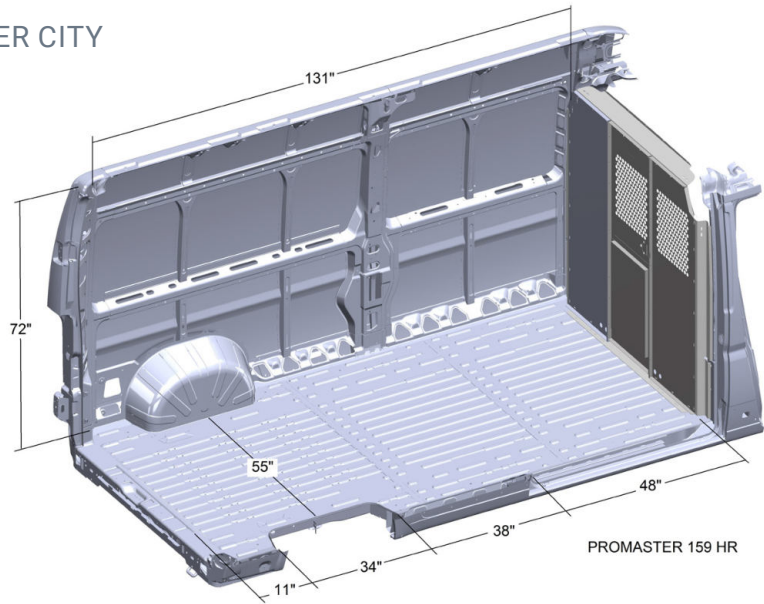

VAN DIMENSIONS

PROMASTER HIGH ROOF & PROMASTER CITY

ProMaster High Roof 159"WB