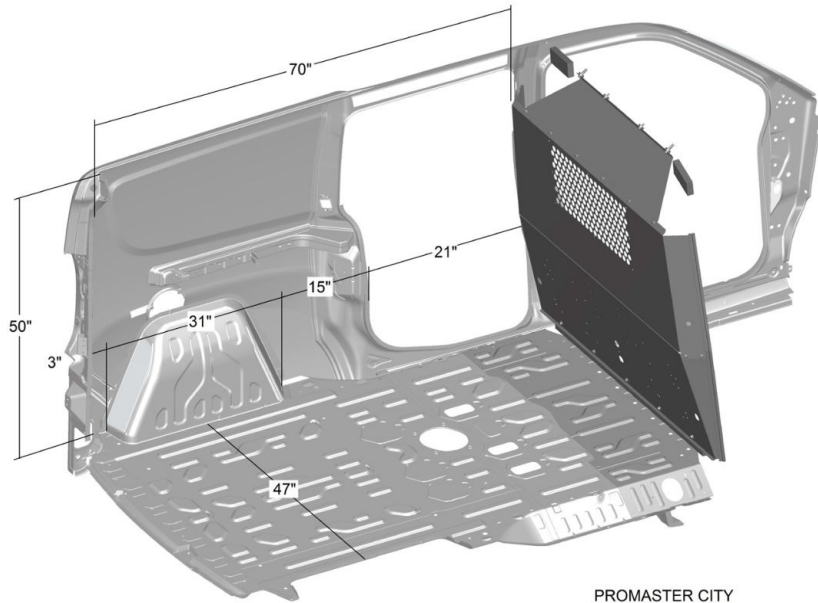

VAN DIMENSIONS

PROMASTER HIGH ROOF & PROMASTER CITY

ProMaster High Roof 159"WB

ProMaster High Roof 159"Ext. WB

ProMaster City

All illustrations, photos and specifications in this publication are based on the latest product information available at the time of content approval.