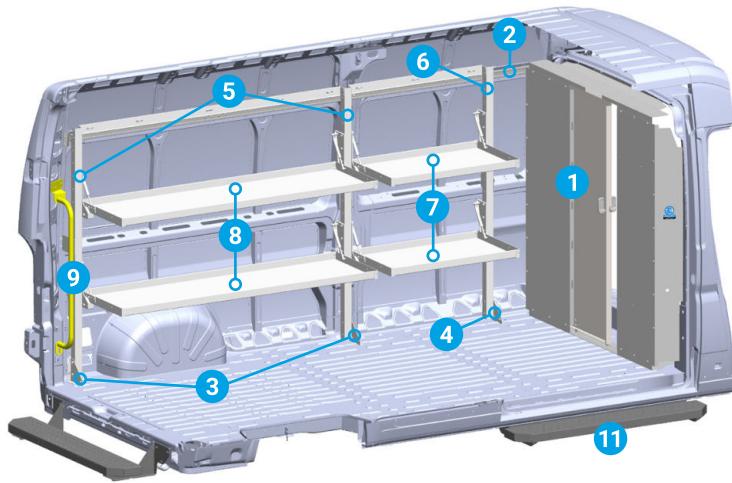

PROMASTER HIGH ROOF 159" PARCEL DELIVERY INTERIOR PACKAGE

Item:	Description:	Part Number:	Qty:
1	Sliding Partition	SPARPM	1
2	Upper AD Mounting Rail	54717	1
3	Shelf Mounting Kit	FSFMKSPR *	2
4	Shelf Mounting Kit Add-On	FSFMKSPRA	1
5	Folding Shelf Upright Kit	FSFPMKH *	2
6	Folding Shelf Upright Kit Add-On	FSFPMKHA	1

Item:	Description:	Part Number:	Qty:
7	Folding Shelf Kit, 20 x 36	FSFK2036 *	1
8	Folding Shelf Kit, 20 x 72	FSFK2072 *	2
9	Driver Side Grab Handle	GHPMSS	1
10	Passenger Side Grab Handle	GHPMCS	1
11	Side Door Step	STEPPMSD	1
12	Rear Door Step	STEPPMRD	1

*Part numbers comes as a 2-pack