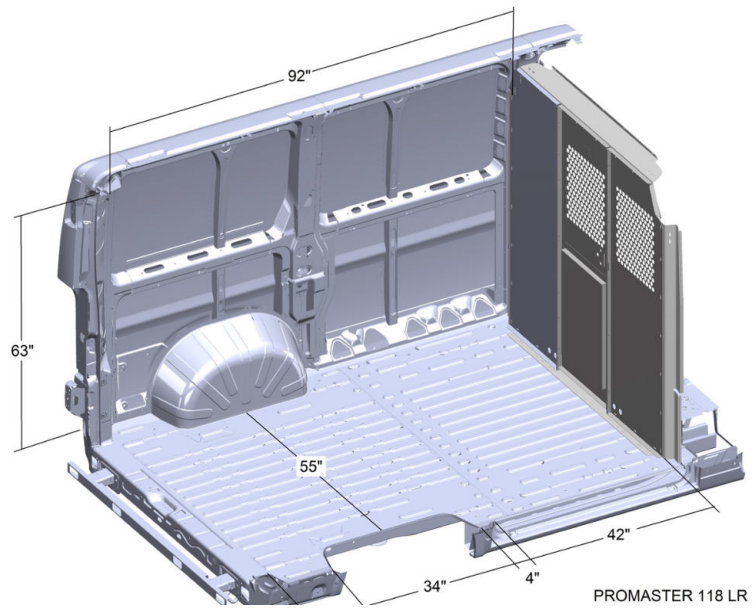

VAN DIMENSIONS

PROMASTER LOW & HIGH ROOF

ProMaster Low Roof 118"WB

ProMaster Low Roof 136"WB

ProMaster High Roof 136"WB

All illustrations, photos and specifications in this publication are based on the latest product information available at the time of content approval.