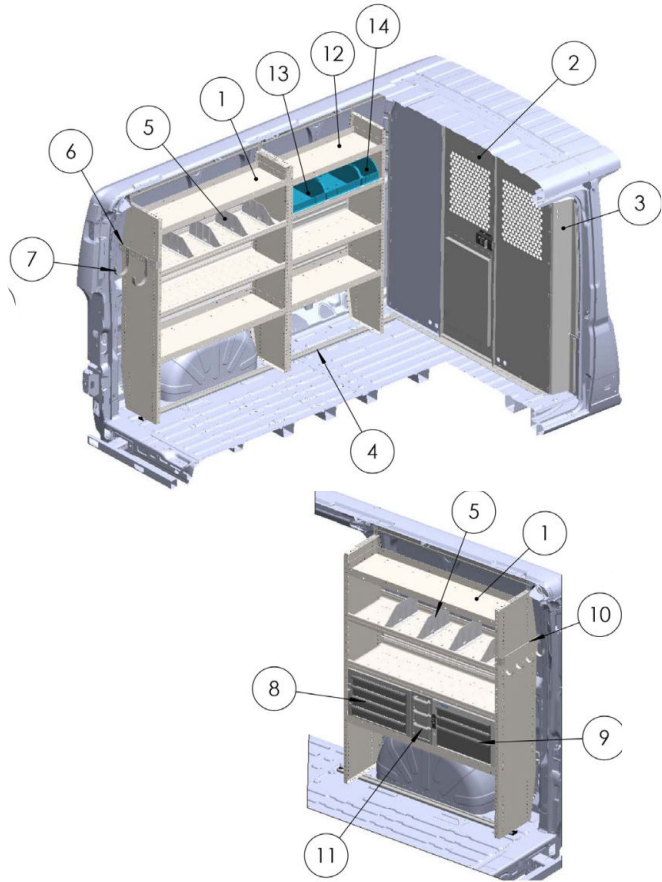

PROMASTER 118" WB

GENERAL SERVICE STARTER PACKAGE

5462

RAM PROMASTER 118" WB

ITEM	MODEL	DESCRIPTION	QTY
1	HAD4459	Hybrid 4-Shelf Unit	2
2	S1M2HC2PM	Steel Partition Panel Kit w/ Visibility & Door Kit	1
1	S1M2HC2PM	Steel Partition Panel Kit w/ Visibility & Door Kit	1
3	WKC1PM	Partition Mounting Kit	1
4	RKPMSWB	Mounting Rail Kit	1
5	DV14C8	Shelf Divider Kit	1
6	BRK14EPS	Accessory Mounting Bracket for End Panels	1
1	DC6	3-Drawer Unit	1
7	UH50	Utility Hook	2
8	9	4-Drawer Unit w/ Lock	1
9	919	3-Drawer Unit w/ Lock	1
10	TA1WAD	4-Hook Bar w/ End Panel Adapter	1
11	DC6	3-Drawer Unit	1
12	HAD3259	Hybrid 4-Shelf Unit	1
13	SBIN120614	Snap In Bin	2
14	SBIN060614	Snap in Bin	1