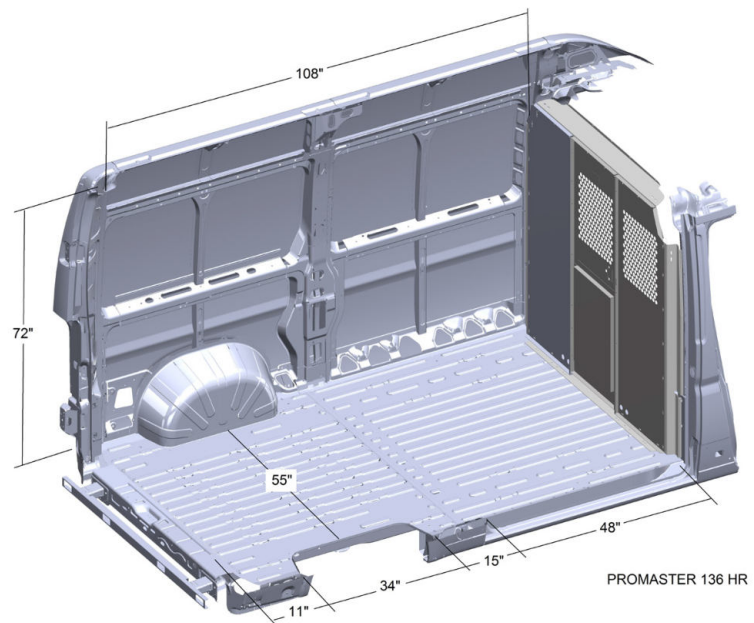

VAN DIMENSIONS

PROMASTER LOW & HIGH ROOF

ProMaster Low Roof 118"WB

ProMaster Low Roof 136"WB

ProMaster High Roof 136"WB

All illustrations, photos and specifications in this publication are based on the latest product information available at the time of content approval.