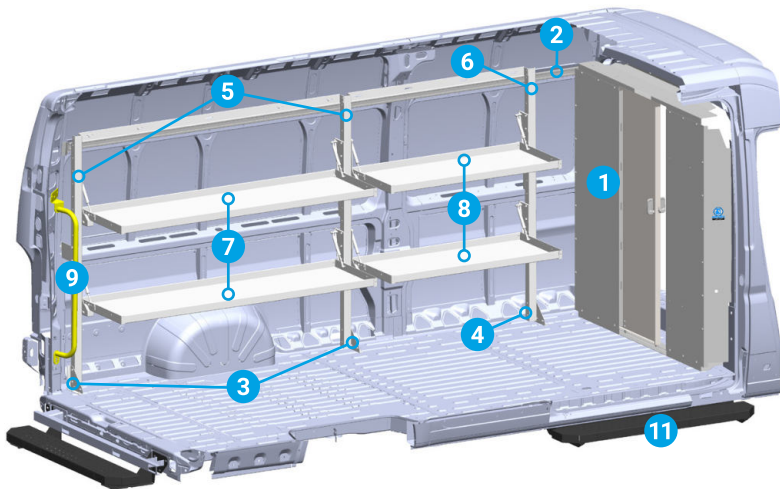

PROMASTER HIGH ROOF 159" EXTENDED PARCEL DELIVERY INTERIOR PACKAGE

Item:	Description:	Part Number:	Qty:
1	Sliding Partition	SPARPM	1
2	Upper AD Mounting Rail	58577	1
3	Shelf Mounting Kit	FSFMKSPR *	2
4	Shelf Mounting Kit Add-On	FSFMKSPRA	1
5	Folding Shelf Upright Kit	FSFPMKH *	2
6	Folding Shelf Upright Kit Add-On	FSFPMKHA	1

Item:	Description:	Part Number:	Qty:
7	Folding Shelf Kit, 20 x 72	FSFK2072 *	2
8	Folding Shelf Kit, 20 x 48	FSFK2048 *	1
9	Driver Side Grab Handle	GHPMSS	1
10	Passenger Side Grab Handle	GHPMCS	1
11	Side Door Step	STEPPMSD	1
12	Rear Door Step	STEPPMRD	1

*Part numbers comes as a 2-pack