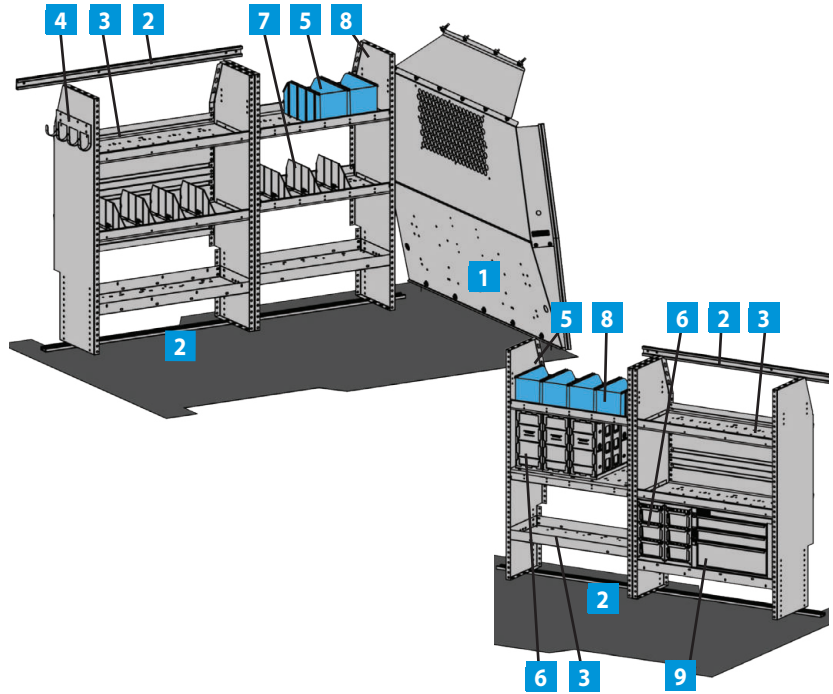

Item:	Description:	Part Number:	Qty:
7	Folding Shelf Kit, 20 x 72	FSFK2072 *	2
8	Folding Shelf Kit, 20 x 48	FSFK2048 *	1
9	Driver Side Grab Handle	GHPMSS	1
10	Passenger Side Grab Handle	GHPMCS	1
11	Side Door Step	STEPPMSD	1
12	Rear Door Step	STEPPMRD	1

*Part numbers comes as a 2-pack

PROMASTER CITY

GENERAL SERVICE STARTER PACKAGE

5100PMC

ProMaster City

ITEM	MODEL	DESCRIPTION	QTY
1	P2PMCS15	Steel Partition w/ Visibility	1
2	RK72PMC	Mounting Rail Kit	2
3	AD32PMC	3-Shelf Unit	2
4	TA1	4-Hook Bar	1
5	SBIN060614	Snap In Bin	6
6	DC6	3-Drawer Unit	5
7	DV14C8	14" Shelf Dividers	1
8	AD28PMC	3-Shelf Unit	2
9	919	3-Drawer Unit w/ Lock	1

GENERAL SERVICE STARTER PACKAGE

5084PMC

ProMaster City

ITEM	MODEL	DESCRIPTION	QTY
1	P2PMCS15	Steel Partition w/ Visibility	1
2	RK72PMC	Mounting Rail Kit	2
3	HD32TC	3-Shelf Unit	2
4	TA1	4-Hook Bar	1
5	28	Parts Bin	6
6	DC6	3-Drawer Unit	5
7	DV12	Shelf Divider	8
8	HD-28NV2	3-Shelf Unit	2
9	919	3-Drawer Unit w/ Lock	1