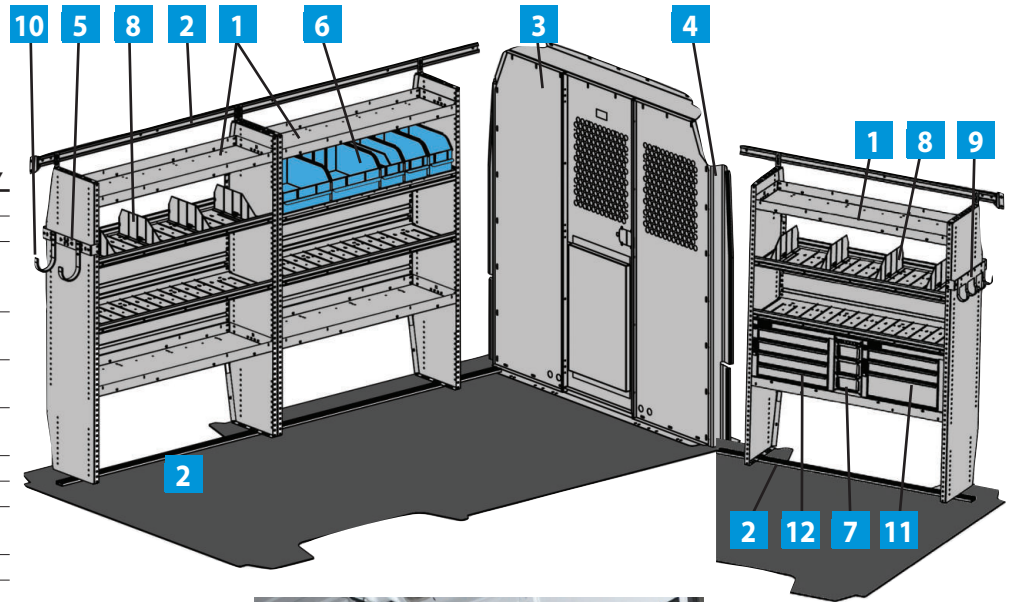

PROMASTER 136" WB

GENERAL SERVICE STARTER PACKAGE

5180

RAM PROMASTER 136" WB

ITEM	MODEL	DESCRIPTION	QTY
1	HAD4459	Hybrid 4-Shelf Unit	3
2	RKPMMWB	Mounting Rail Kit	1
3	S1M2HC2PM	Steel Partition Panel Kit w/ Visibility & Door Kit	1
4	WKC1PM	Steel Partition Mounting Kit	1
5	BRK14EPS	End Panel Mounting Bracket	1
6	BR36212	Bin Set for Adjustable Shelving	1
7	DC6	3-Drawer Unit	1
8	DV14C8	14" Shelf Dividers	1
9	TA1WAD	4-Hook Bar w/ Adapter	1
10	UH50	Utility Hook	2
11	919	3-Drawer Unit w/ Lock	1
12	9	4-Drawer Unit w/ Lock	1