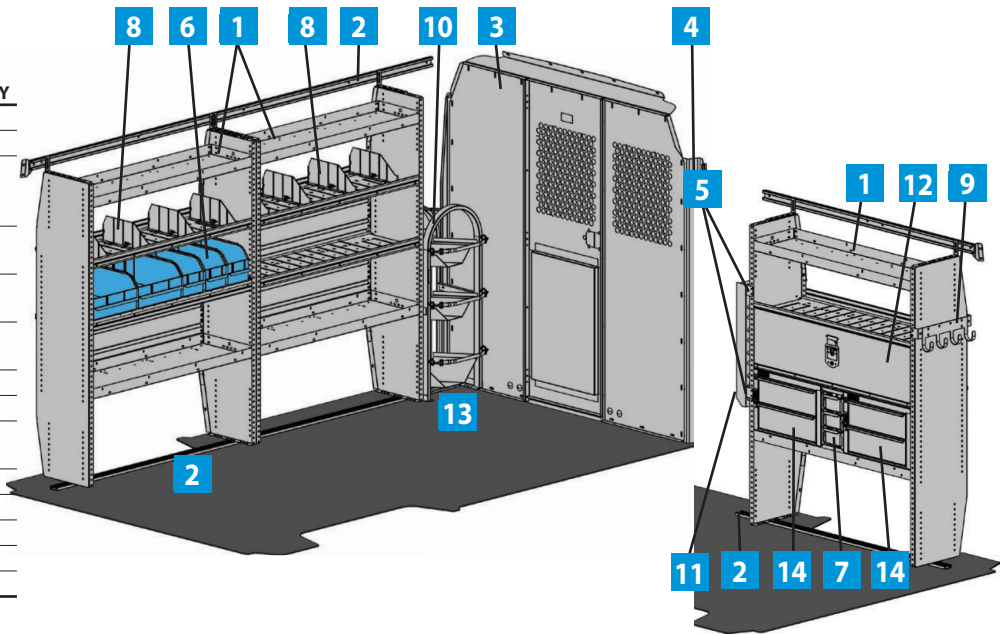

PROMASTER 136" WB

HVAC STARTER PACKAGE

5184

RAM PROMASTER 136" WB

ITEM	MODEL	DESCRIPTION	QTY
1	HAD4459	Hybrid 4-Shelf Unit	3
2	RKPMMWB	Mounting Rail Kit	1
3	S1M2HC2PM	Steel Partition Panel Kit w/ Visibility & Door Kit	1
4	WKC1PM	Steel Partition Mounting Kit	1
5	BRK14EPS	End Panel Mounting Bracket	2
6	BR36212	Bin Set for Adjustable Shelving	1
7	DC6	3-Drawer Unit	1
8	DV14C8	14" Shelf Dividers	1
9	TA1WAD	4-Hook Bar w/ Adapter	1
10	WTR230150	Welded Tank Rack	1
11	CB5	5-Slot Literature Rack	1
12	DK4210	Door Kit w/ Open Back	1
13	RKAWTR	Tank Rack Adapter	1
14	19	2-Drawer Unit w/ Lock	2