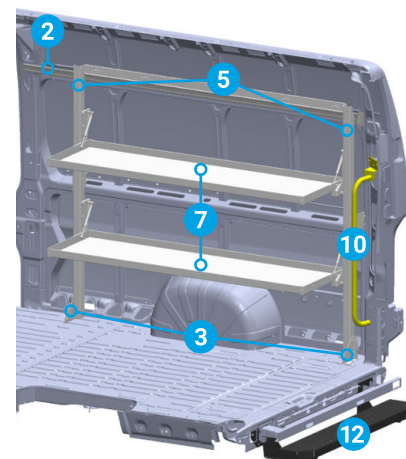

PROMASTER HIGH ROOF 159" EXTENDED PARCEL DELIVERY INTERIOR PACKAGE

Item:	Description:	Part Number:	Qty:
1	Sliding Partition	SPARPM	1
2	Upper AD Mounting Rail	58577	1
3	Shelf Mounting Kit	FSFMKSPR *	2
4	Shelf Mounting Kit Add-On	FSFMKSPRA	1
5	Folding Shelf Upright Kit	FSFPMKH *	2
6	Folding Shelf Upright Kit Add-On	FSFPMKHA	1

Item:	Description:	Part Number:	Qty:
7	Folding Shelf Kit, 20 x 72	FSFK2072 *	2
8	Folding Shelf Kit, 20 x 48	FSFK2048 *	1
9	Driver Side Grab Handle	GHPMSS	1
10	Passenger Side Grab Handle	GHPMCS	1
11	Side Door Step	STEPPMSD	1
12	Rear Door Step	STEPPMRD	1

*Part numbers comes as a 2-pack