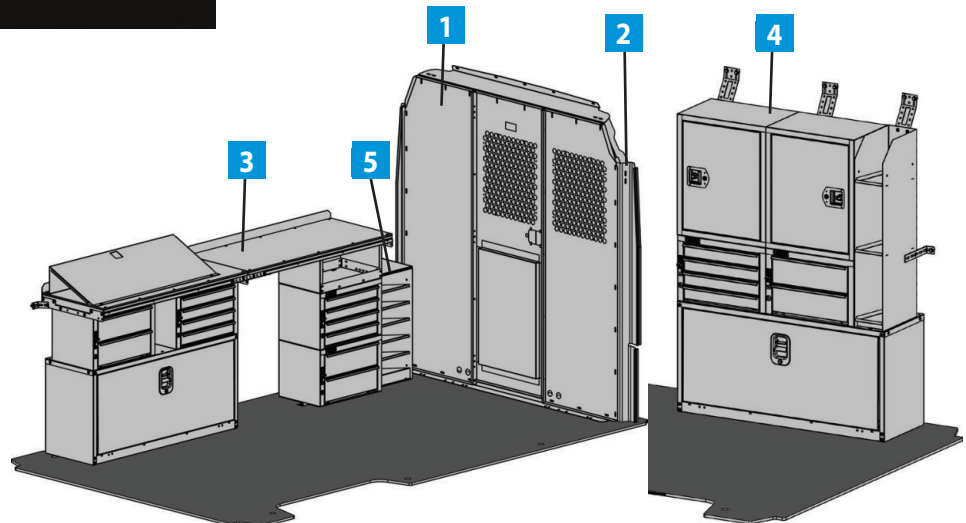

LOCKSMITH STARTER PACKAGE

5274

RAM PROMASTER 136" WB AND
RAM PROMASTER 159" WB

ITEM	MODEL	DESCRIPTION	QTY
1	S1M2HC2PM	Steel Partition Panel Kit w/ Visibility & Door Kit	1
2	WKC1PM	Steel Partition Mounting Kit	1
3	MD608PM	84" Workbench Module	1
4	MD506PM	Drawer Module	1
5	17A	6-Shelf Catalog File	1