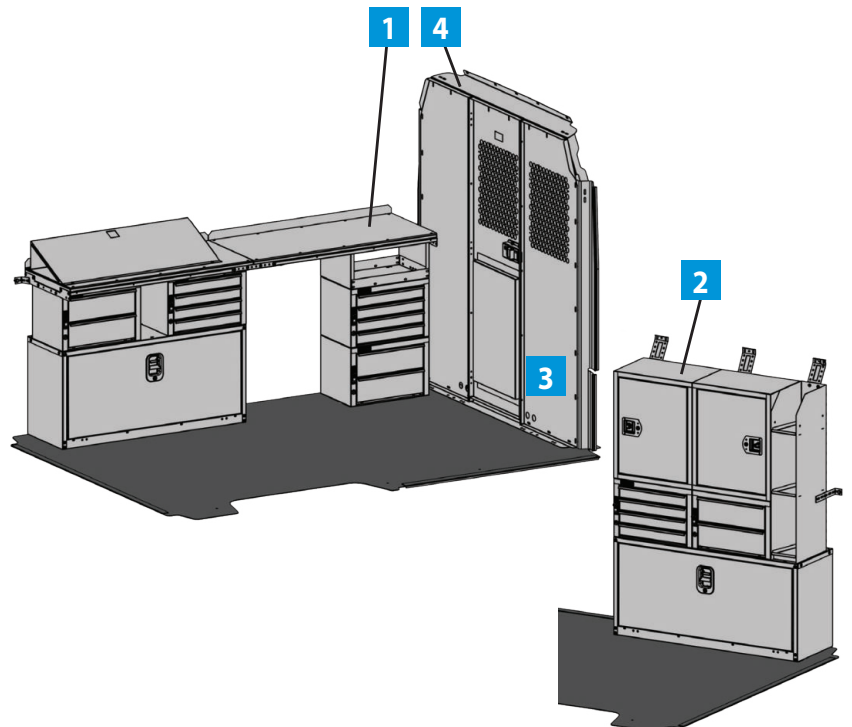

LOCKSMITH STARTER PACKAGE

5467

RAM PROMASTER 118" WB

ITEM	MODEL	DESCRIPTION	QTY
1	MD608PM	Workbench Module	1
2	MD506PM	Drawer Module	1
3	S1M2HC2PM	Steel Partition Panel Kit w/ Visibility & Door Kit	1
4	WKC1PM	Steel Partition Mounting Kit	1