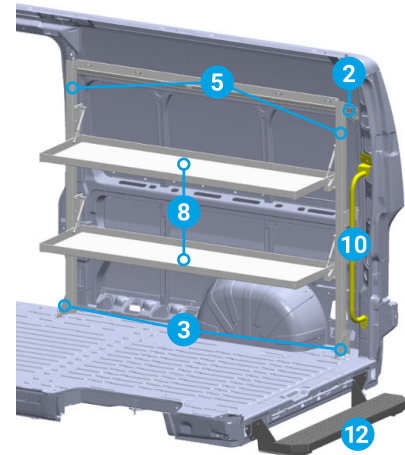

PROMASTER HIGH ROOF 159" PARCEL DELIVERY INTERIOR PACKAGE

Item:	Description:	Part Number:	Qty:
1	Sliding Partition	SPARPM	1
2	Upper AD Mounting Rail	54717	1
3	Shelf Mounting Kit	FSFMKSPR *	2
4	Shelf Mounting Kit Add-On	FSFMKSPRA	1
5	Folding Shelf Upright Kit	FSFPMKH *	2
6	Folding Shelf Upright Kit Add-On	FSFPMKHA	1

Item:	Description:	Part Number:	Qty:
7	Folding Shelf Kit, 20 x 36	FSFK2036 *	1
8	Folding Shelf Kit, 20 x 72	FSFK2072 *	2
9	Driver Side Grab Handle	GHPMSS	1
10	Passenger Side Grab Handle	GHPMCS	1
11	Side Door Step	STEPPMSD	1
12	Rear Door Step	STEPPMRD	1

*Part numbers comes as a 2-pack