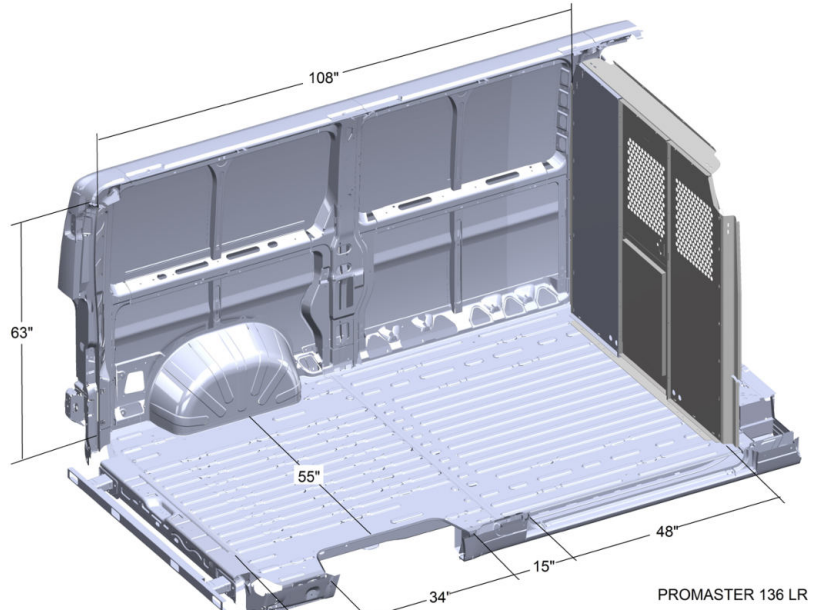

VAN DIMENSIONS

PROMASTER LOW & HIGH ROOF

ProMaster Low Roof 118"WB

ProMaster Low Roof 136"WB

ProMaster High Roof 136"WB

All illustrations, photos and specifications in this publication are based on the latest product information available at the time of content approval.