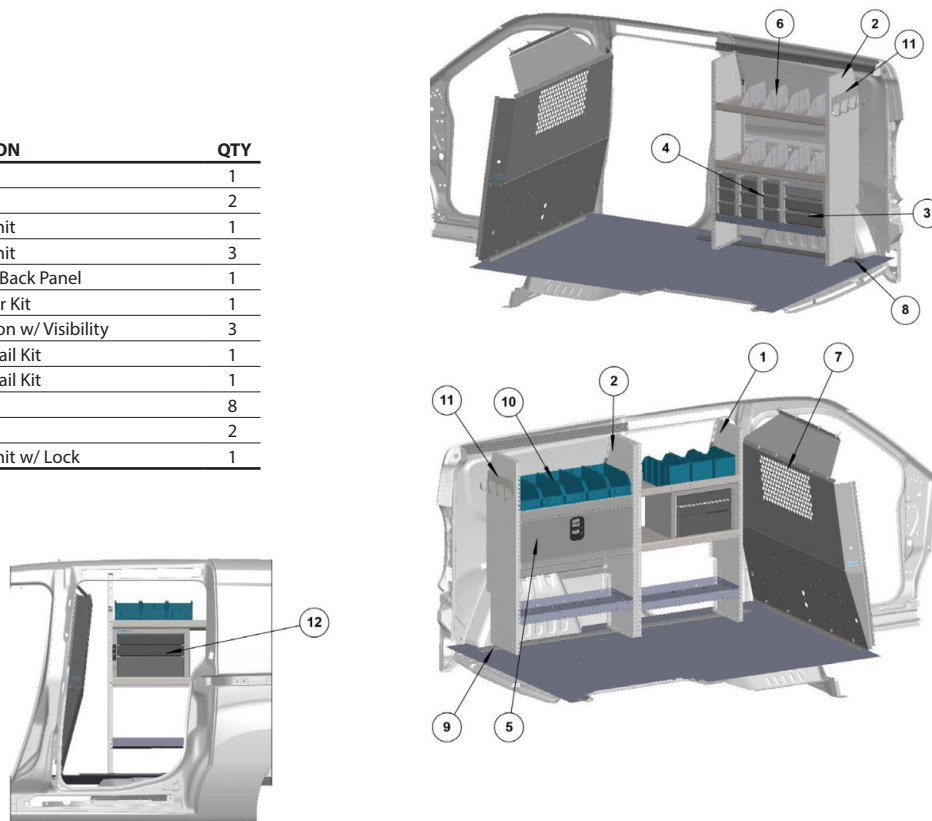

AD SERIES ELECTRICAL STARTER PACKAGE

5099PMC

ProMaster City

ITEM	MODEL	DESCRIPTION	QTY
1	AD28PMC	3-Shelf Unit	1
2	AD32PMC	3-Shelf Unit	2
3	DC12	3-Drawer Unit	1
4	DC6	3-Drawer Unit	3
5	DK32TC	Door Kit w/ Back Panel	1
6	DV14C8	Shelf Divider Kit	1
7	P2PMCS15	Steel Partition w/ Visibility	3
8	RKPMC	Mounting Rail Kit	1
9	RK72PMC	Mounting Rail Kit	1
10	SBIN060614	Snap In Bin	8
11	TA1	4-Hook Bar	2
12	919	3-Drawer Unit w/ Lock	1